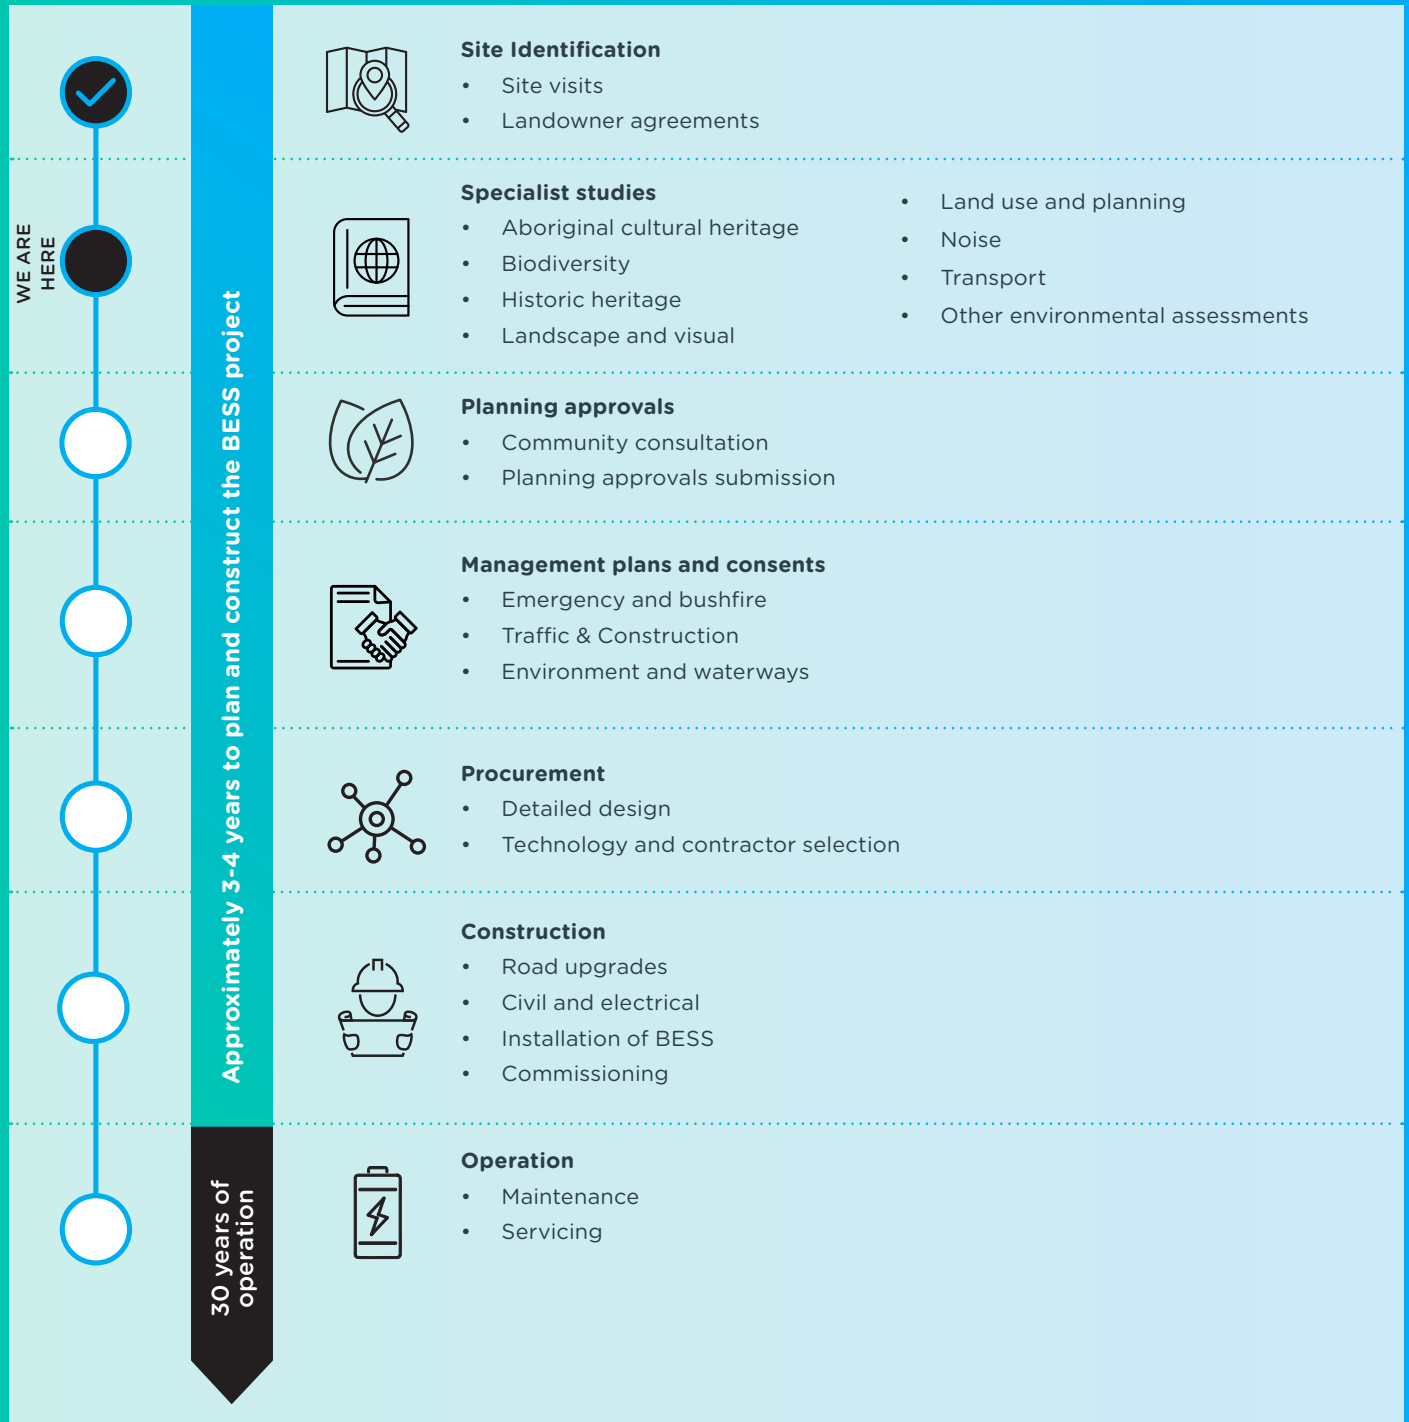

Krongart BESS timeline

TE H2 is committed to keeping you up to date on the Krongart BESS project. The timeline below shows indicative activities that will be undertaken as a part of the development process. Timeline is subject to change.